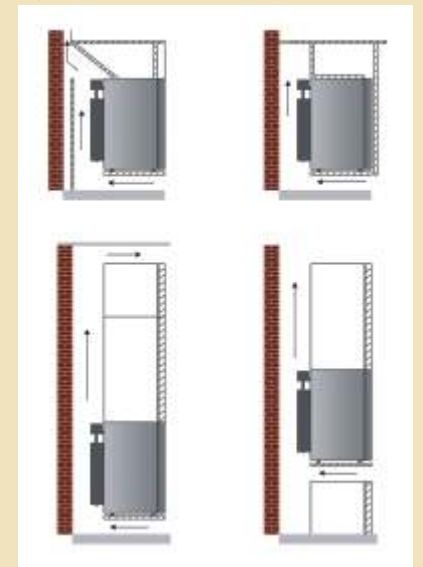

MF-50

Installation Guidelines

A minimum air space of 10 cm. must be kept between the minibar and the wall or the furniture cabinet to allow proper air circulation and dispersal of heat. Please refer to these drawings for possible alternatives.